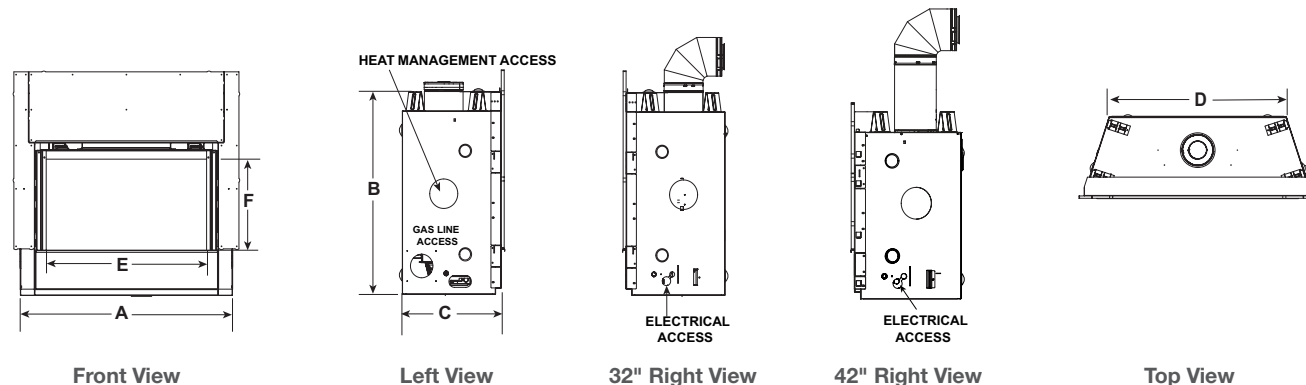

Technical Specifications

MODEL	FRONT WIDTH (A)		HEIGHT (B)		DEPTH (C)		REAR WIDTH (D)		GLASS SIZE (E X F)	BTU/HR INPUT
	ACTUAL	FRAMING	ACTUAL	FRAMING	ACTUAL	FRAMING	ACTUAL	FRAMING		
Jade 32"	36" (914)	37" (940)	38-1/16" (967)	36-1/2" (927)	17-3/4" (451)	17-3/4" (451)	25-3/4" (654)	37" (940)	27-1/4" x 15-1/4" (692 x 337)	19,000 (NG) 16,500 (LP)
Jade 42"	48" (1219)	49" (1245)	33-11/16" (856)	32-3/4" (832)	17-3/4" (451)	17-3/4" (451)	37-3/4" (959)	49" (1016)	39" x 15-1/4" (991 x 337)	25,250 (NG) 23,500 (LP)