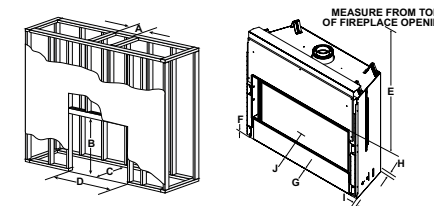

Dimensions are in inches and millimeters. Product information is not complete and is subject to change without notice. Product installation must adhere strictly to instructions shipped with product. We recommend measuring individual units at installation. NOTE: Combustible material should not cover the face. Refer to installation manual for detailed specifications on installing this product. Hearth & Home Technologies® reserves the right to update units periodically. Actual product appearance, including flame, may differ from product images.

Efficiencies EnerGuide (CSA P.4.1-15) is the official Government of Canada mark associated with the labelling and rating of the energy consumption or energy efficiency of specific products.

JADE32	JADE42
51.0% (NG) / 51.6% (LP)	63.8% (NG) / 69.9% (LP)